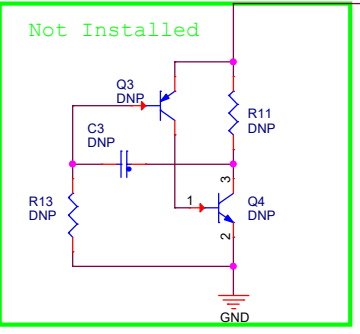

Current measurement , SW6 all off

Current measurement , SW8 pin1-4 off
 SW8 pin2-3 off , J12 connect Current meter
 SW8 pin2-3 on , J13 connect Oscilloscope

FANSTEL Corporation.		
Title		
EV BC833		
Size	Document Number	Rev
B	nRF52833	1.0
Date: Monday, July 27, 2020		Sheet 1 of 1