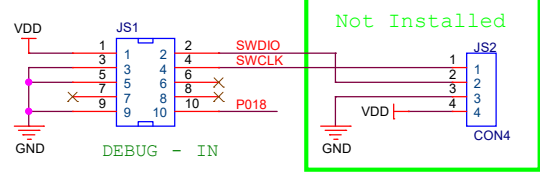

Current measurement , SW6 all off

Current measurement , SW8 pin1-4 off
 SW8 pin2-3 off , J12 connect Current meter
 SW8 pin2-3 on , J13 connect Oscilloscope

FANSTEL Corporation.		
Title		
EV BC833		
Size	Document Number	Rev
B	nRF52833	1.0
Date: Monday, July 27, 2020		Sheet 1 of 1