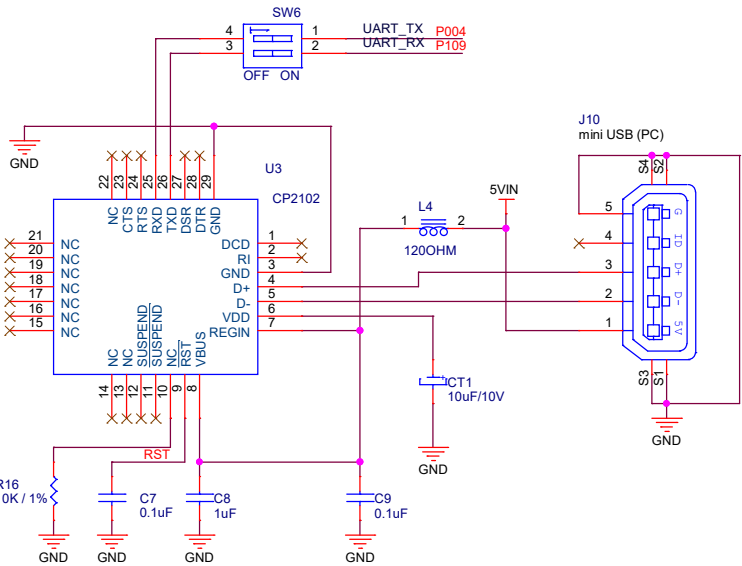

Current measurement , SW6 all off

Current measurement , SW8 pin1-4 off
 SW8 pin2-3 off , J12 connect Current meter
 SW8 pin2-3 on , J13 connect Oscilloscope

FANSTEL Corporation.		
Title		
EV BC833		
Size	Document Number	Rev
B	nRF52833	1.0
Date: Monday, July 27, 2020		Sheet 1 of 1