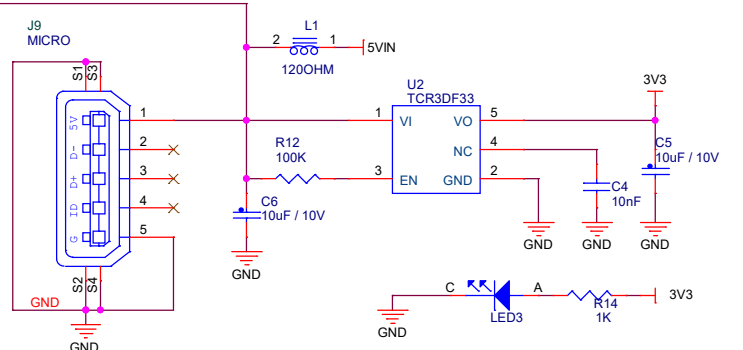

Current measurement , SW6 all off

Current measurement , SW8 pin1-4 off
 SW8 pin2-3 off , J12 connect Current meter
 SW8 pin2-3 on , J13 connect Oscilloscope

FANSTEL Corporation.		
Title		
EV BC833		
Size	Document Number	Rev
B	nRF52833	1.0
Date: Monday, July 27, 2020		Sheet 1 of 1