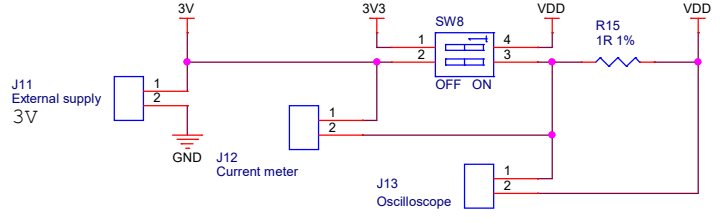

Current measurement , SW6 all off

Current measurement , SW8 pin1-4 off
 SW8 pin2-3 off , J12 connect Current meter
 SW8 pin2-3 on , J13 connect Oscilloscope

FANSTEL Corporation.		
Title		
EV BC833		
Size	Document Number	Rev
B	nRF52833	1.0
Date: Monday, July 27, 2020		Sheet 1 of 1